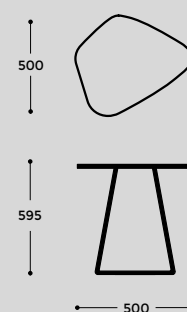

# YUPP

LOW / HIGH

Low

High

# YUPP

LOW / HIGH

work surface

legs

solid grade  
laminated with  
black edges

powder  
coated steel  
white

powder  
coated steel  
black

\* other colours available