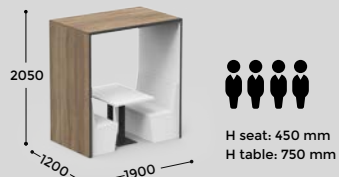

SHACK 50

FLAT ROOF

workagile

+44(0)20 3904 6688
london@workagile.co.uk
workagile.co.uk

UK Showroom
1 Britannia Lofts, 16-26 Banner Street
Clerkenwell, London, EC1Y 8QE

SHACK 50

FLAT ROOF

upholstery