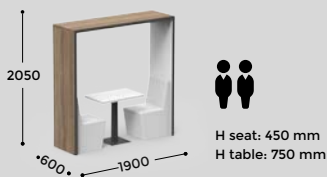

workagile

+44(0)20 3904 6688
london@workagile.co.uk
workagile.co.uk

UK Showroom
1 Britannia Lofts, 16-26 Banner Street
Clerkenwell, London, EC1Y 8QE