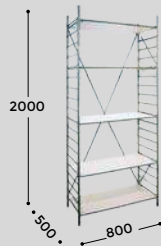

RODERICK

800 / 1200

RODERICK

800 / 1200

shelves

framework

white, 10 mm
solidgrade
laminat

blackened
and lacquered
mild steel

shelf support brakcet

additional options

gold plated
mild steel

additional
shelves option