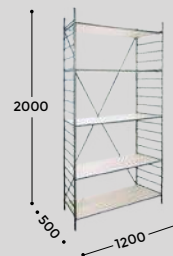

RODERICK

800 / 1200

RODERICK

800 / 1200

shelves

framework

white, 10 mm
solidgrade
laminat

blackened
and lacquered
mild steel

shelf support brakcet

additional options

gold plated
mild steel

additional
shelves option