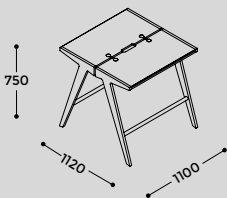

# MUTU

1100 HIGH SINGLE / DOUBLE

Extensions

Starter  
Single

Double

**workagile**

+44(0)20 3904 6688  
london@workagile.co.uk  
workagile.co.uk

UK Showroom  
1 Britannia Lofts, 16-26 Banner Street  
Clerkenwell, London, EC1Y 8QE

# MUTU

1100 HIGH SINGLE / DOUBLE

table top

legs

gris  
feutre

steel  
grey

noir  
sideral

oak