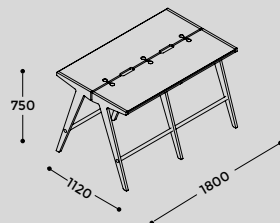

# MUTU

1100 HIGH SINGLE / DOUBLE

Extensions

Starter  
Single

Double

**workagile**

+44(0)20 3904 6688  
london@workagile.co.uk  
workagile.co.uk

UK Showroom  
1 Britannia Lofts, 16-26 Banner Street  
Clerkenwell, London, EC1Y 8QE

# MUTU

1100 HIGH SINGLE / DOUBLE

table top

legs

gris  
feutre

steel  
grey

noir  
sideral

oak