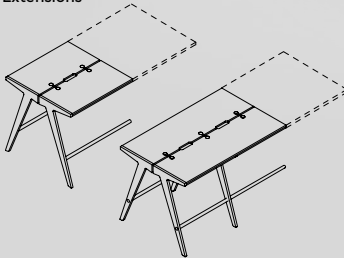

# MUTU

1100 HIGH SINGLE / DOUBLE

Extensions

Starter  
Single

Double

**workagile**

+44(0)20 3904 6688  
london@workagile.co.uk  
workagile.co.uk

UK Showroom  
1 Britannia Lofts, 16-26 Banner Street  
Clerkenwell, London, EC1Y 8QE

# MUTU

1100 HIGH SINGLE / DOUBLE

table top

legs

gris  
feutre

steel  
grey

noir  
sideral

oak