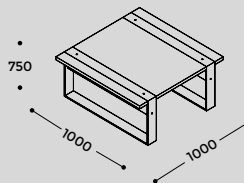

HAAAG

COFFEE TABLE

workagile

+44(0)20 3904 6688
london@workagile.co.uk
workagile.co.uk

UK Showroom
1 Britannia Lofts, 16-26 Banner Street
Clerkenwell, London, EC1Y 8QE