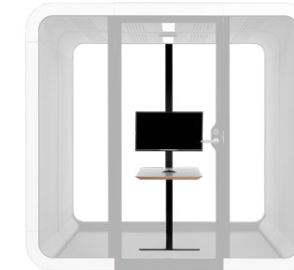

FRAME

Formica laminate on birch plywood with varnish trim

EXTERIOR AND FRAME OPTIONAL COLORS

Interior

MATERIAL

SOLID WALLS AND ROOF

Sandwich element of sheet metal, birch plywood, recycled acoustic foam and acoustic felt. Anti-static and stain resistant low loop pile carpet for public spaces

TABLE

Formica laminate on birch plywood with varnish trim

LIGHTING

Automated LED lighting

WORKING HEIGHT OPTIONS

Standard

High

The power column, located on the back glass, is a fixed component which provides an option for a screen bracket or a whiteboard on both interior options.

Can also be ordered without table or accessories.

Technical specifications

MEASUREMENTS

SIZE: 222 cm x 235 cm x 280 cm (87.3 in x 92.5 in x 110.4 in) (h, w, d)

INTERIOR SIZE:

Floor plane: 210 cm x 200 cm x 267 cm

WORKING HEIGHT OPTIONS:

Standard: 72 cm (28.3 in)

High: 90 cm (35.4 in)

WEIGHT:

950 kg / 2094 lb (without furniture)

POWER

OUTLETS:

With table: 4 power outlets in the table + Twin USB fast charger + HDMI