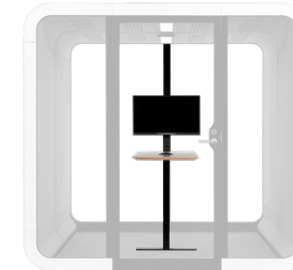

Framery

2Q

Double your efficiency

Framery's new model, 2Q is designed for 4-6 people. It's the best place to co-create, brainstorm and have great meetings. Framery's superior sound insulation system guarantees that your meetings won't disturb the office – and the office noise won't disturb you. 2Q comes with two different layouts. A conference table with two height options is optimal for laptop use or workshoping. You can also choose this meeting pod without any furniture, leaving you the option to furnish it however you wish. A low doorstep makes 2Q wheelchair accessible.

TABLE

Formica laminate on birch plywood with varnish trim

LIGHTING

Automated LED lighting

WORKING HEIGHT OPTIONS

Standard

High

The power column, located on the back glass, is a fixed component which provides an option for a screen bracket or a whiteboard on both interior options.

Can also be ordered without table or accessories.

Technical specifications

MEASUREMENTS

SIZE: 222 cm x 235 cm x 280 cm (87.3 in x 92.5 in x 110.4 in) (h, w, d)

INTERIOR SIZE:

Floor plane: 210 cm x 200 cm x 267 cm

WORKING HEIGHT OPTIONS:

Standard: 72 cm (28.3 in)

High: 90 cm (35.4 in)

WEIGHT:

950 kg / 2094 lb (without furniture)

POWER

OUTLETS:

With table: 4 power outlets in the table + Twin USB fast charger + HDMI