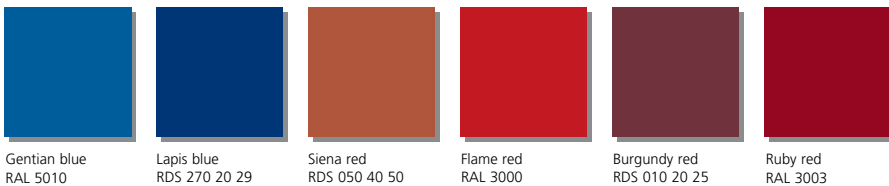

## Colors

C + P makes it easy for you!

### Color group 0 (no additional charge)

- **Color group 0 is available at no additional charge**
- The additional charges for color groups I and II are listed in the table below
- You will find the color surcharge code number (CSC) for the product in the ordering table at the front of the catalog

If you opt for two color coatings (different colors for body and fronts):

- **The color surcharge is based on the body coating**

That means:

- **You can easily calculate the color surcharge based simply on the body color**
- More than 100 colors and color combinations are available at no additional charge!

### Color group I (no additional charge for fronts if the body is color group 0)