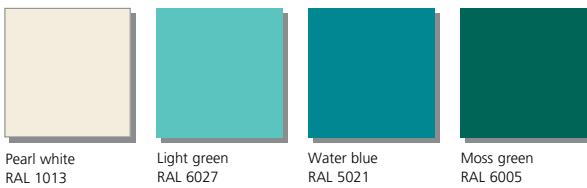

## Colors

C + P makes it easy for you!

### Color group 0 (no additional charge)

- **Color group 0 is available at no additional charge**
- The additional charges for color groups I and II are listed in the table below
- You will find the color surcharge code number (CSC) for the product in the ordering table at the front of the catalog

If you opt for two color coatings (different colors for body and fronts):

- **The color surcharge is based on the body coating**

That means:

- **You can easily calculate the color surcharge based simply on the body color**
- More than 100 colors and color combinations are available at no additional charge!

### Color group I (no additional charge for fronts if the body is color group 0)