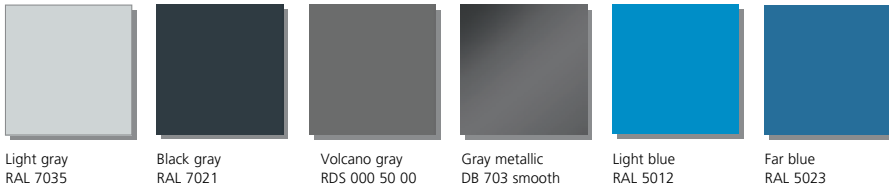

## Colors

C + P makes it easy for you!

### Color group 0 (no additional charge)

- **Color group 0 is available at no additional charge**
- The additional charges for color groups I and II are listed in the table below
- You will find the color surcharge code number (CSC) for the product in the ordering table at the front of the catalog

If you opt for two color coatings (different colors for body and fronts):

- **The color surcharge is based on the body coating**

That means:

- **You can easily calculate the color surcharge based simply on the body color**
- More than 100 colors and color combinations are available at no additional charge!

### Color group I (no additional charge for fronts if the body is color group 0)