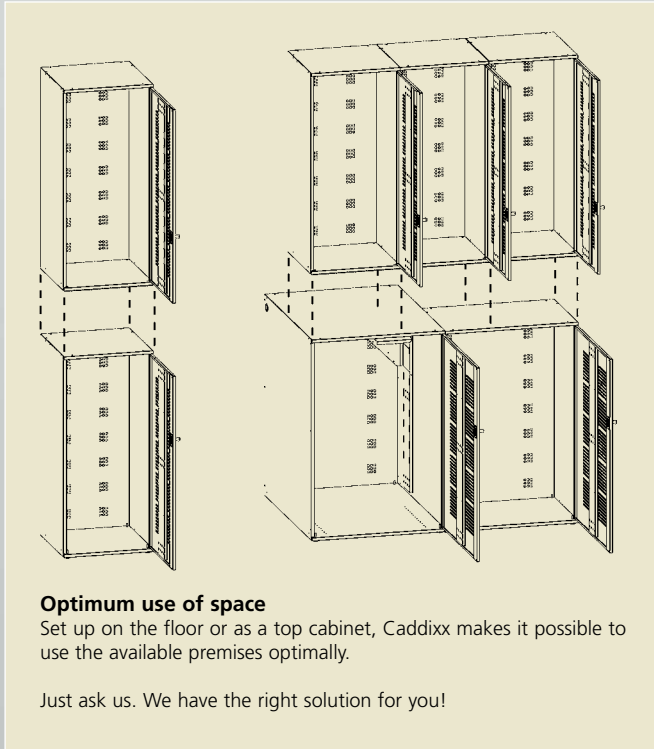

Unrivalled...

... because your club's reputation does not end outside the golf caddie locker room!

And golf caddie locker rental can be extremely lucrative for you – if you opt for the right one! The advantages of furnishing your facility with golf caddie lockers are obvious:

- **Easy cleaning of the golf caddie locker room**
- **Golf caddie locker room as a profit center**
- **Anti-theft protection and safe storage of the golf caddies**

With the Caddix range C+P offers practical and smart solutions with functional details. Whether warp resistant doors, height leveling, completely galvanized finishing or interior fittings are concerned: Caddix is your best choice for added quality, durability and convenience! This brochure provides you with an initial overview. Also of all the other services we can provide to you.

Optimum use of space

Set up on the floor or as a top cabinet, Caddix makes it possible to use the available premises optimally.

Just ask us. We have the right solution for you!